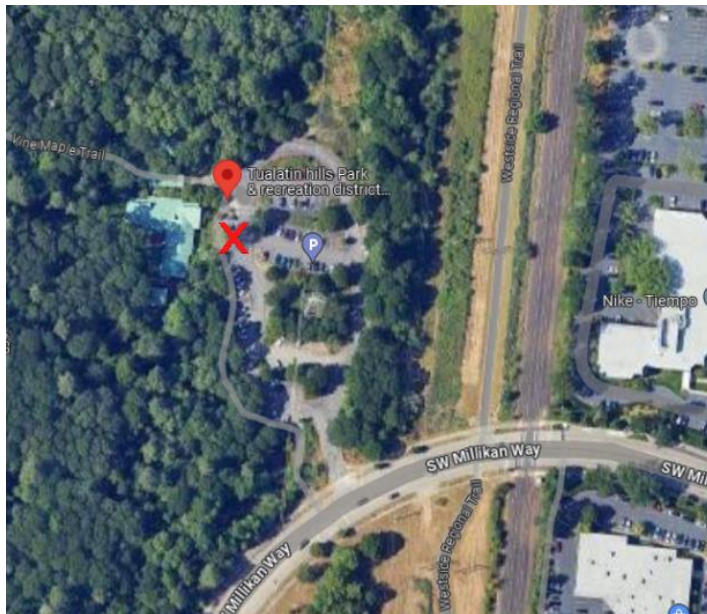

## Beaverton Pedalheads Trail – Cedar Mills

#### Day 1

Drop off/Pick up: Christ United Methodist Church – [12755 NW Dogwood St, Beaverton](#)

#### Day 2

Drop off/Pick up: Tualatin Hills Nature Park, parking lot – [15655 SW Millikan Way, Beaverton](#)

## Day 3

Drop off/Pick up: Beaverton Creek Park and Ride – SW Millikan Way, near SW Terman Rd, Beaverton