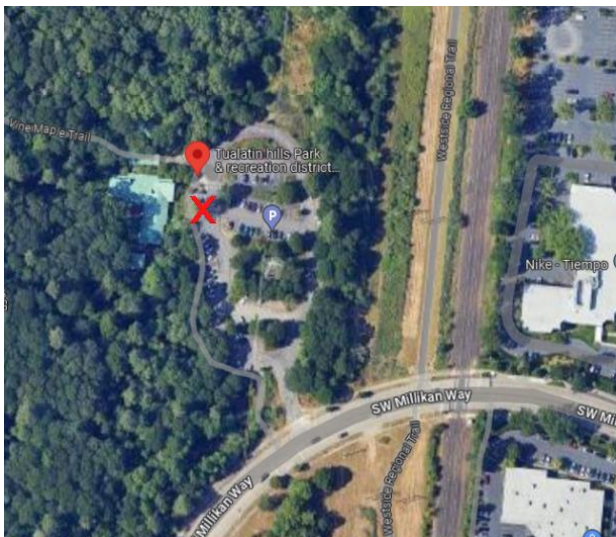

#### Day 1

Drop off/Pick up: Christ United Methodist Church – [12755 NW Dogwood St, Beaverton](#)

#### Day 2

Drop off/Pick up: Tualatin Hills Nature Park, parking lot – [15655 SW Millikan Way, Beaverton](#)

## Day 3

Drop off/Pick up: Beaverton Creek Park and Ride – SW Millikan Way, near SW Terman Rd, Beaverton

## Days 4 & 5

Drop off/Pick up: Tualatin Hills Nature Park, parking lot – 15655 SW Millikan Way, Beaverton

Routes may vary depending on the skill level of the children.

If there are any changes to the schedule, we will let you know with as much notice as possible.