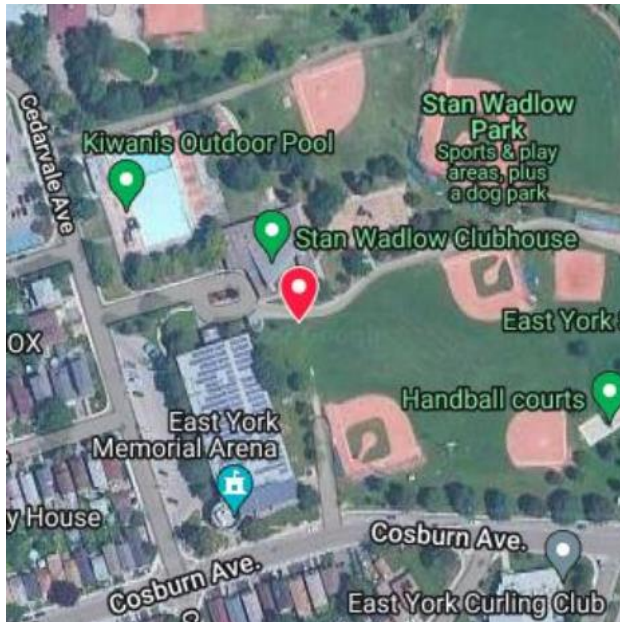

#### Day 1

Drop off/Pick up: Birchmount Park – 93 Birchmount Rd, Scarborough

## Day 3

Drop off/Pick up: Woodbine Park, Parking Lot - 1167 Eastern Ave, Toronto

## Day 4

Drop off/Pick up: Taylor Creek Park - 260 Dawes Rd, East York

## Day 5

Drop off/Pick up: Stan Wadlow Clubhouse – 373 Cedarvale Ave, East York

Routes may vary depending on the skill level of the children.

If there are any changes to the schedule, we will let you know with as much notice as possible.