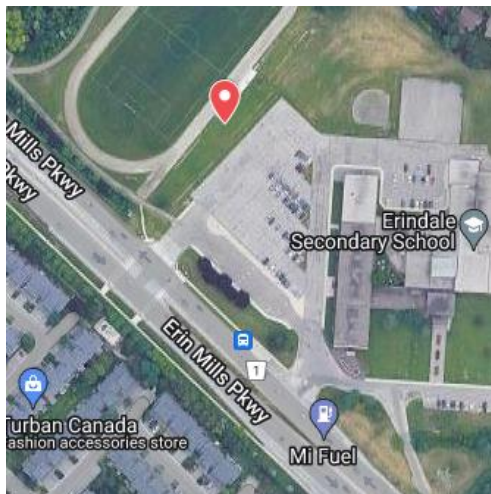

Toronto Pedalheads Trail – Mississauga

Drop Off and Pick Up Schedule

Day 1:

Drop off/Pick up: Christ First Church – 1700 Mazo Crescent, Mississauga

Day 2:

Drop off/Pick up: Lorne Park Library – 1474 Truscott Dr, Mississauga

Day 3:

Drop off/Pick up: Erindale Park – 1695 Dundas St W, Mississauga

Day 4:

Drop off/Pick up: Erindale Secondary School – 2021 Dundas St W, Mississauga

Day 5:

Drop off/Pick up: Pheasant Run Park – 4140 Pheasant Run, Mississauga