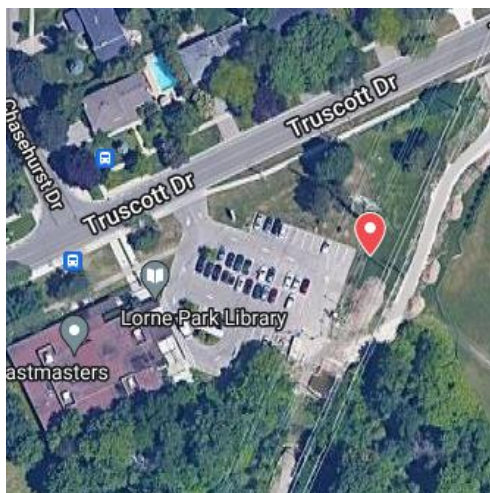

Toronto Pedalheads Trail – Mississauga

Drop Off and Pick Up Schedule

Day 1:

Drop off/Pick up: Christ First Church – 1700 Mazo Crescent, Mississauga

Day 2:

Drop off/Pick up: Lorne Park Library – 1474 Truscott Dr, Mississauga

Day 3:

Drop off/Pick up: Erindale Park – 1695 Dundas St W, Mississauga

Day 4:

Drop off/Pick up: Erindale Secondary School – 2021 Dundas St W, Mississauga

Day 5:

Drop off/Pick up: Pheasant Run Park – 4140 Pheasant Run, Mississauga